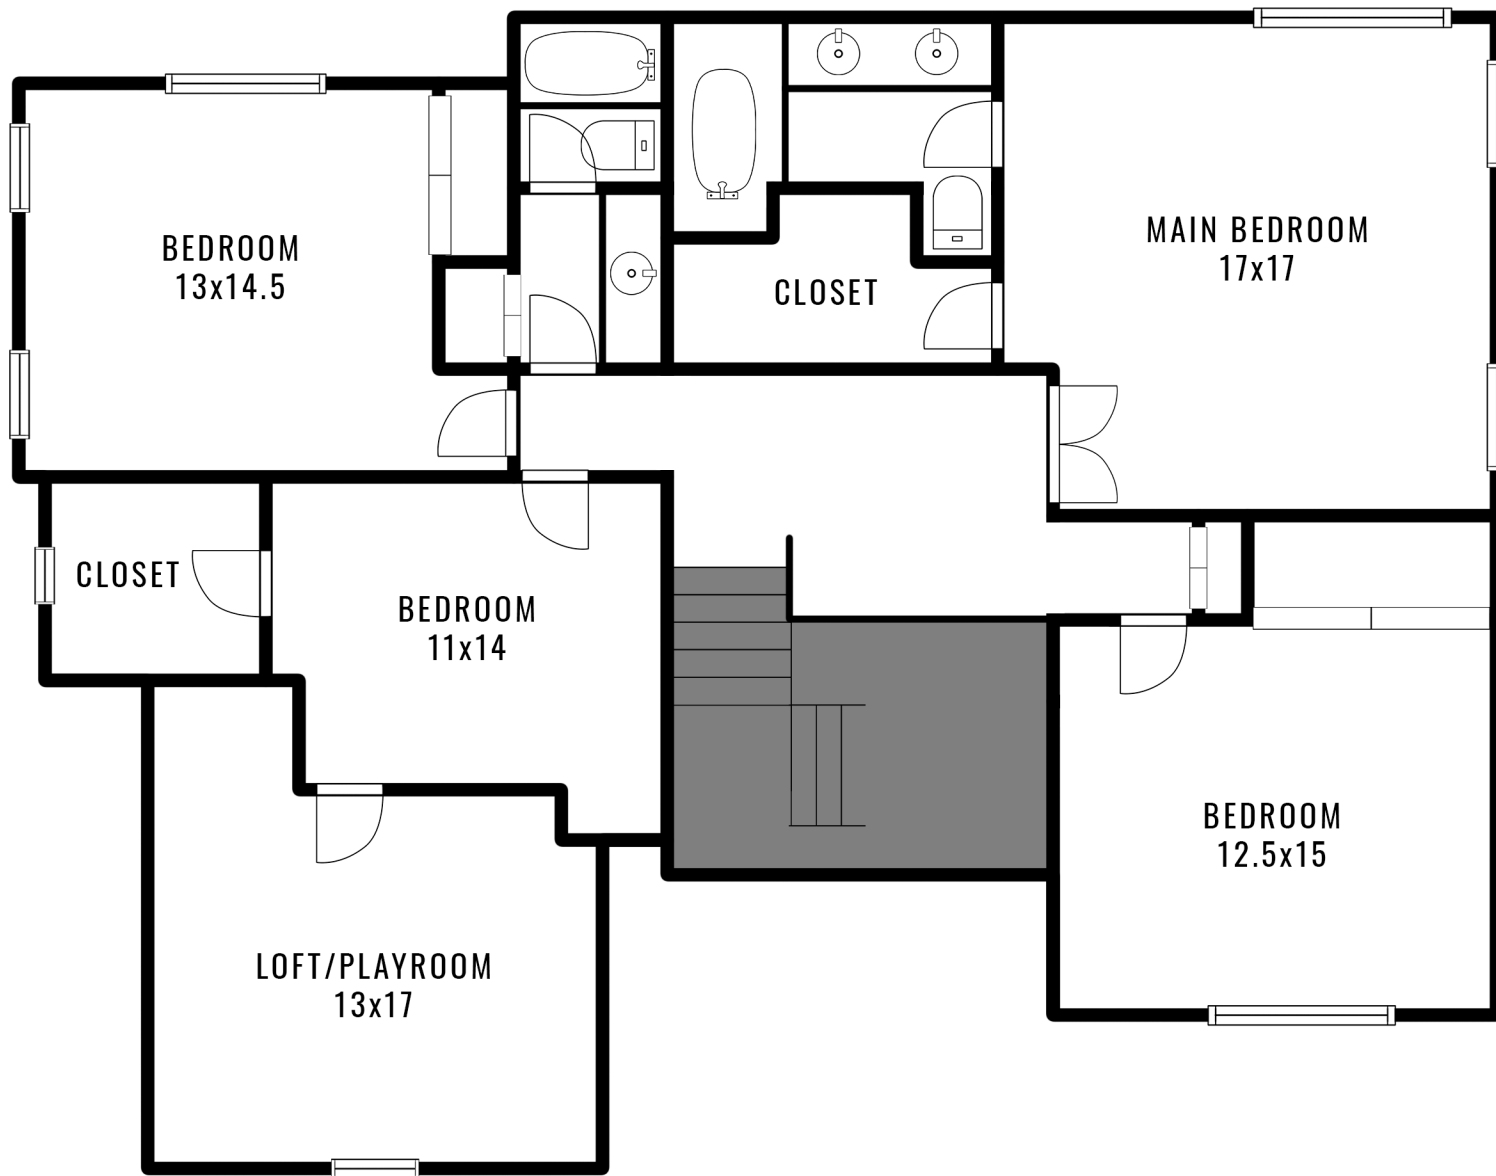

22715 KOBUK CT, WEST LINN, OR 97068
MAIN FLOOR
APPROXIMATE SIZES & DIMENSIONS, ACTUAL MAY VARY

22715 KOBUK CT, WEST LINN, OR 97068
UPPER FLOOR
APPROXIMATE SIZES & DIMENSIONS, ACTUAL MAY VARY

GARAGE
21x22

22715 KOBUK CT, WEST LINN, OR 97068
GARAGE LEVEL
APPROXIMATE SIZES & DIMENSIONS, ACTUAL MAY VARY